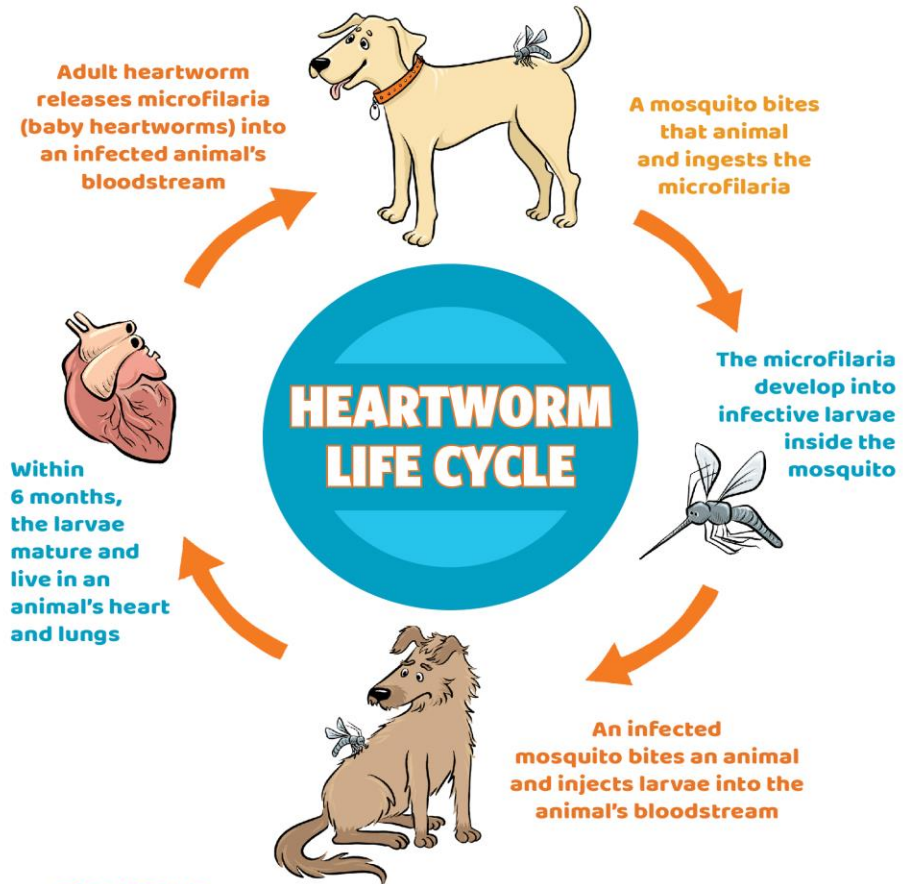

Did you know we offer GROOMING? Call today to schedule your pet 320-974-8901

We are Celebrating 25 Years in Business with a \$25.00 Heartworm & tick test in the month of March

Heartworm & Tick test normal price \$38.00 Discounted to \$25.00 for March blood draw is \$12.00

The Fact Is...

Heartworm medications don't kill adult heartworms—they kill larval heartworms before they develop into adults. If you miss a dose, your pet is at risk for heartworm disease.

Be sure to set reminders to give your pet their monthly heartworm prevention!

This is what a heart with heartworm looks like.

Call today to make an appointment to get your dog's heartworm test scheduled and remember to start their heartworm prevention as soon as the mosquitos come out. .